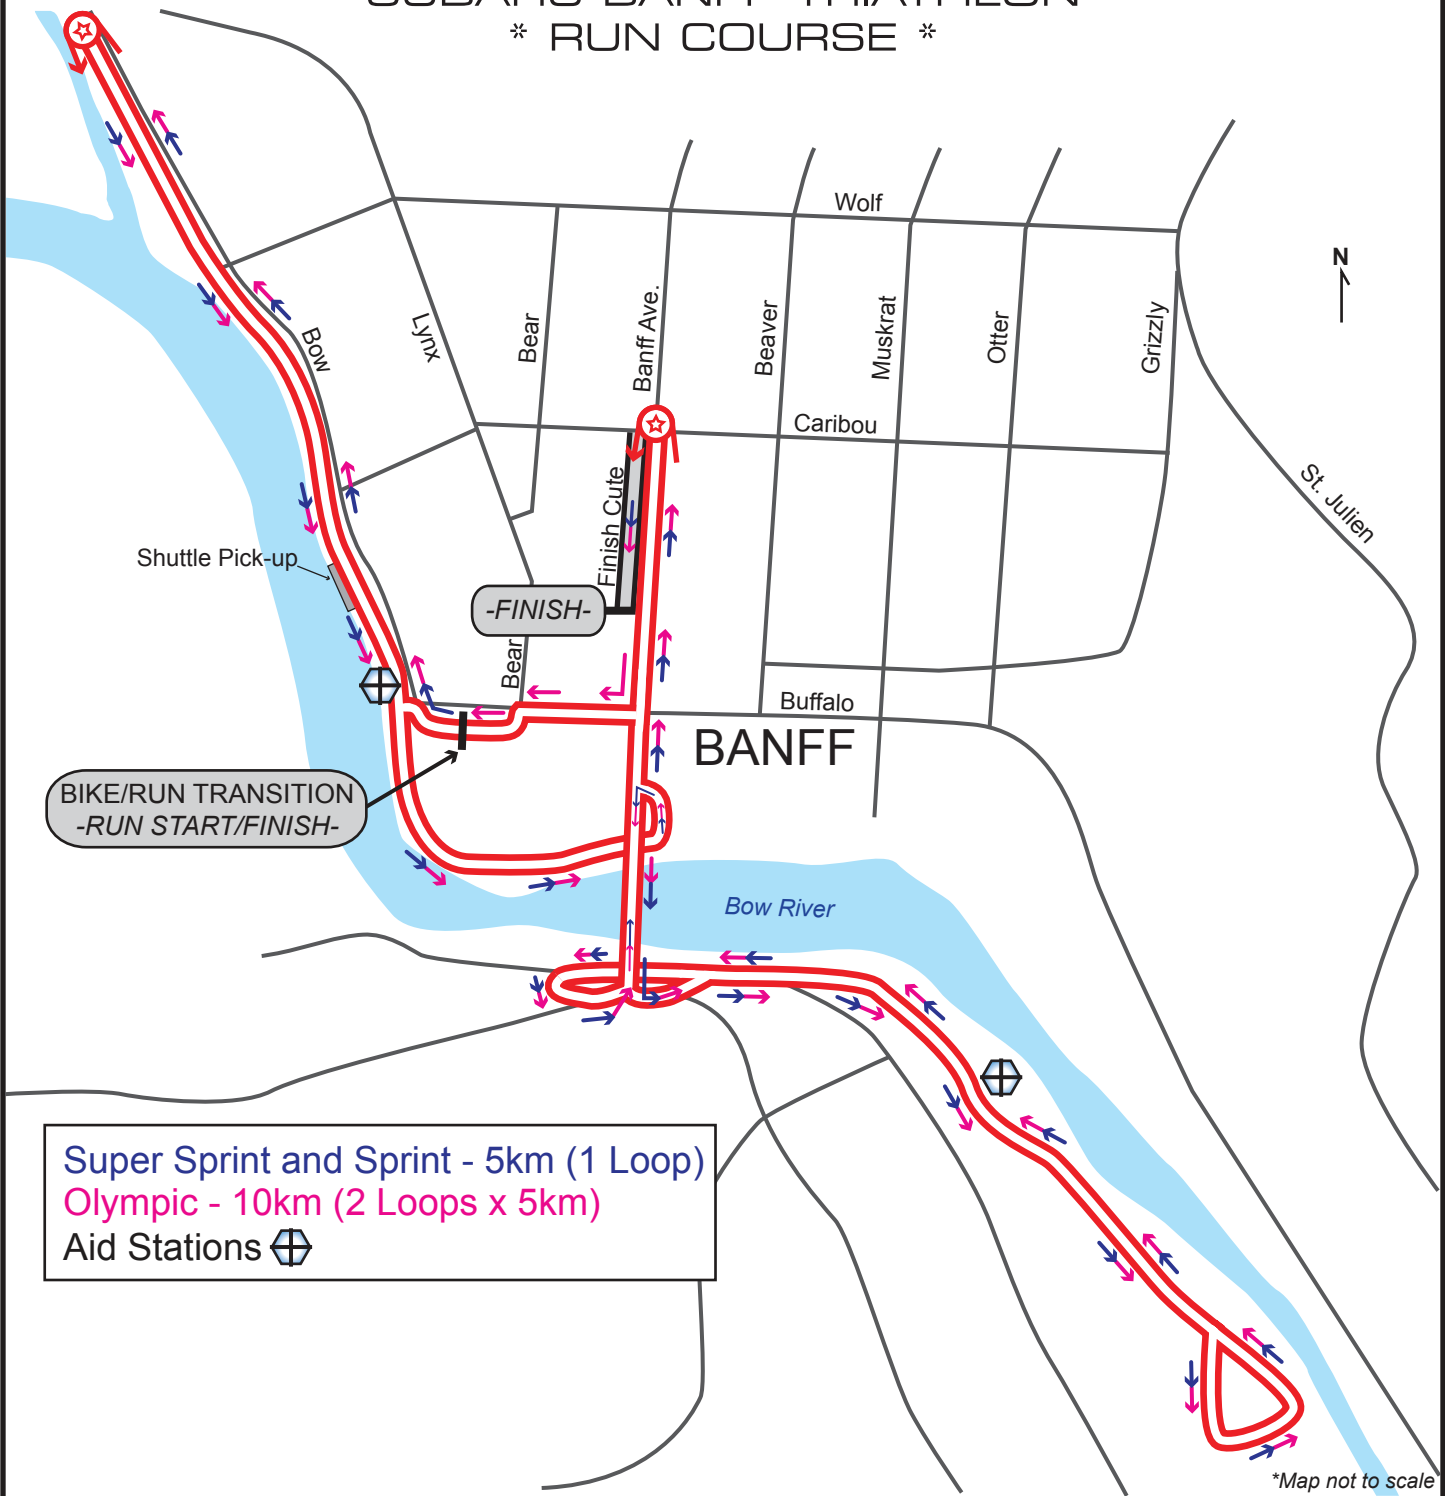

SUBARU BANFF TRIATHLON

* RUN COURSE *

Super Sprint and Sprint - 5km (1 Loop)
Olympic - 10km (2 Loops x 5km)
Aid Stations ⊕

*Map not to scale