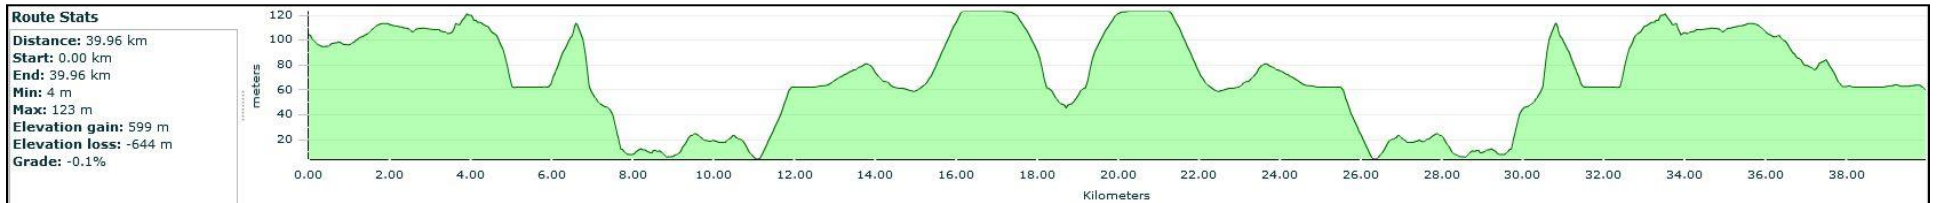

OLYMPIC Profile