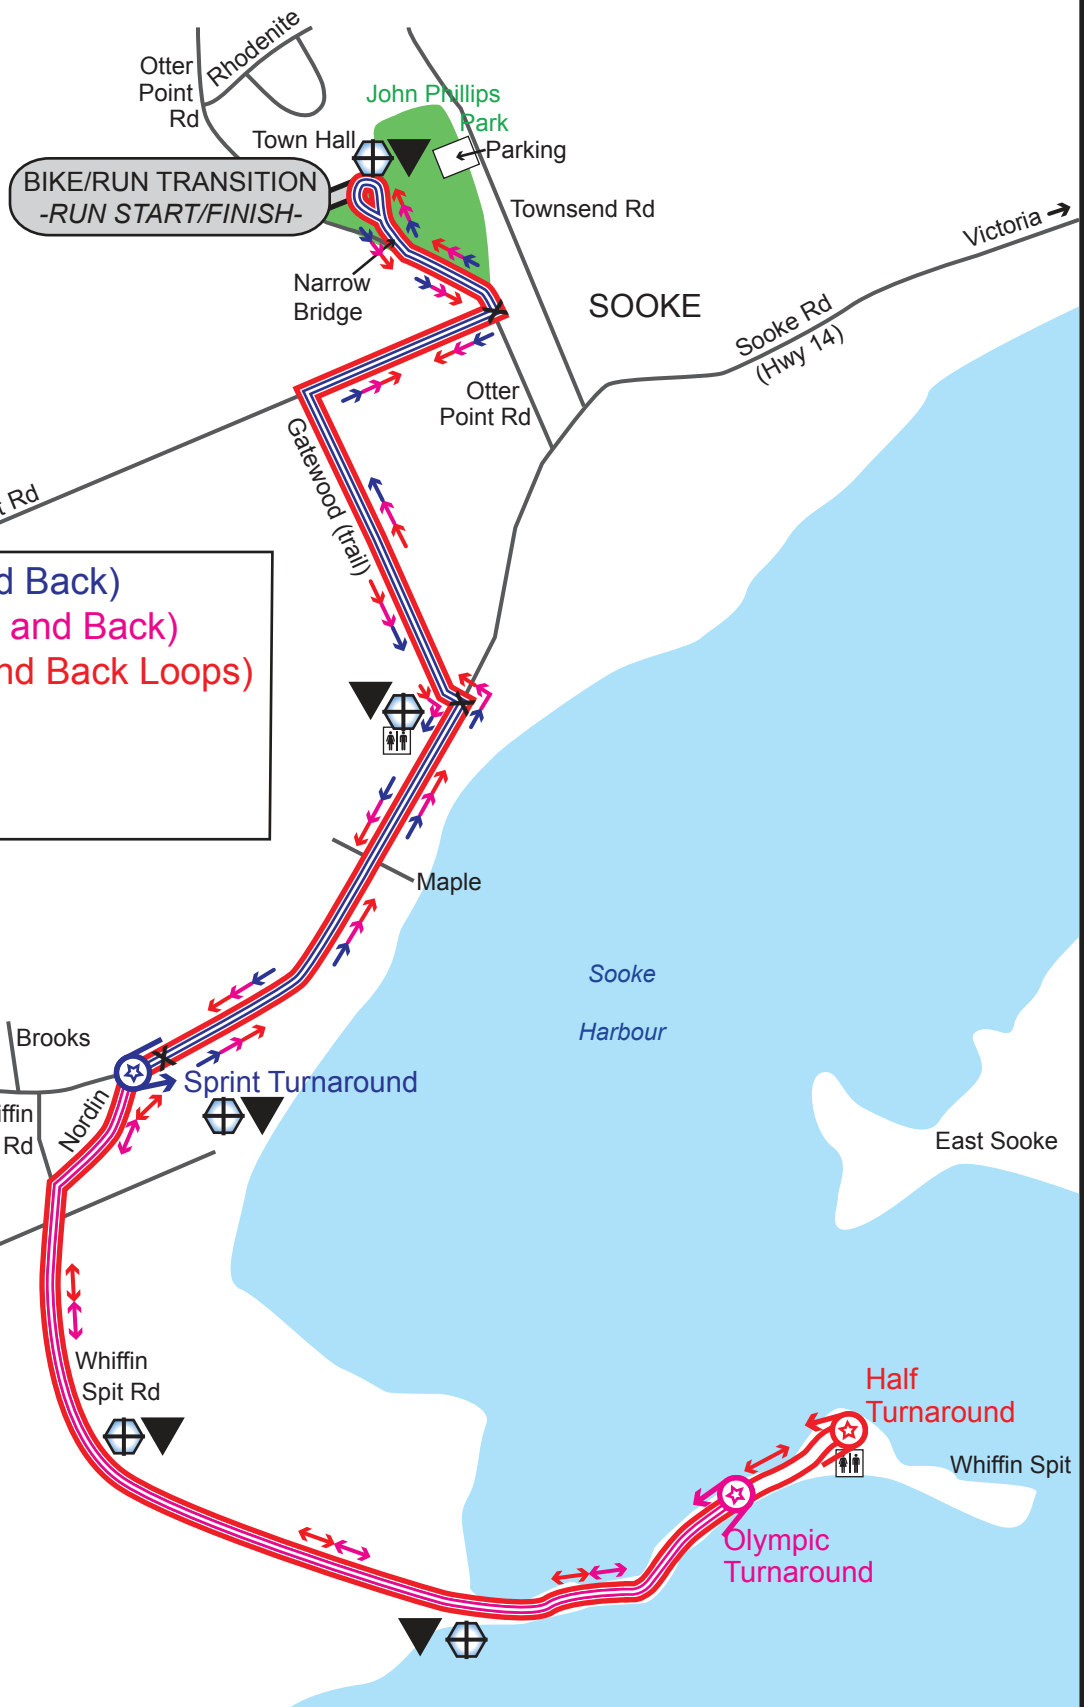

# SUBARU SOOKE TRIATHLON

## \* RUN COURSE \*

**Sprint - 5km (Out and Back)**  
**Olympic - 10km (Out and Back)**  
**Half - 21km (2 Out and Back Loops)**  
 Aid Stations ⊕  
 Run Crossover X  
 Communications ▼

\*Map not to scale  
**UPDATED: AUG-4-11**  
  
**SUBARU WESTERN TRIATHLON SERIES**  
**S O O K E**