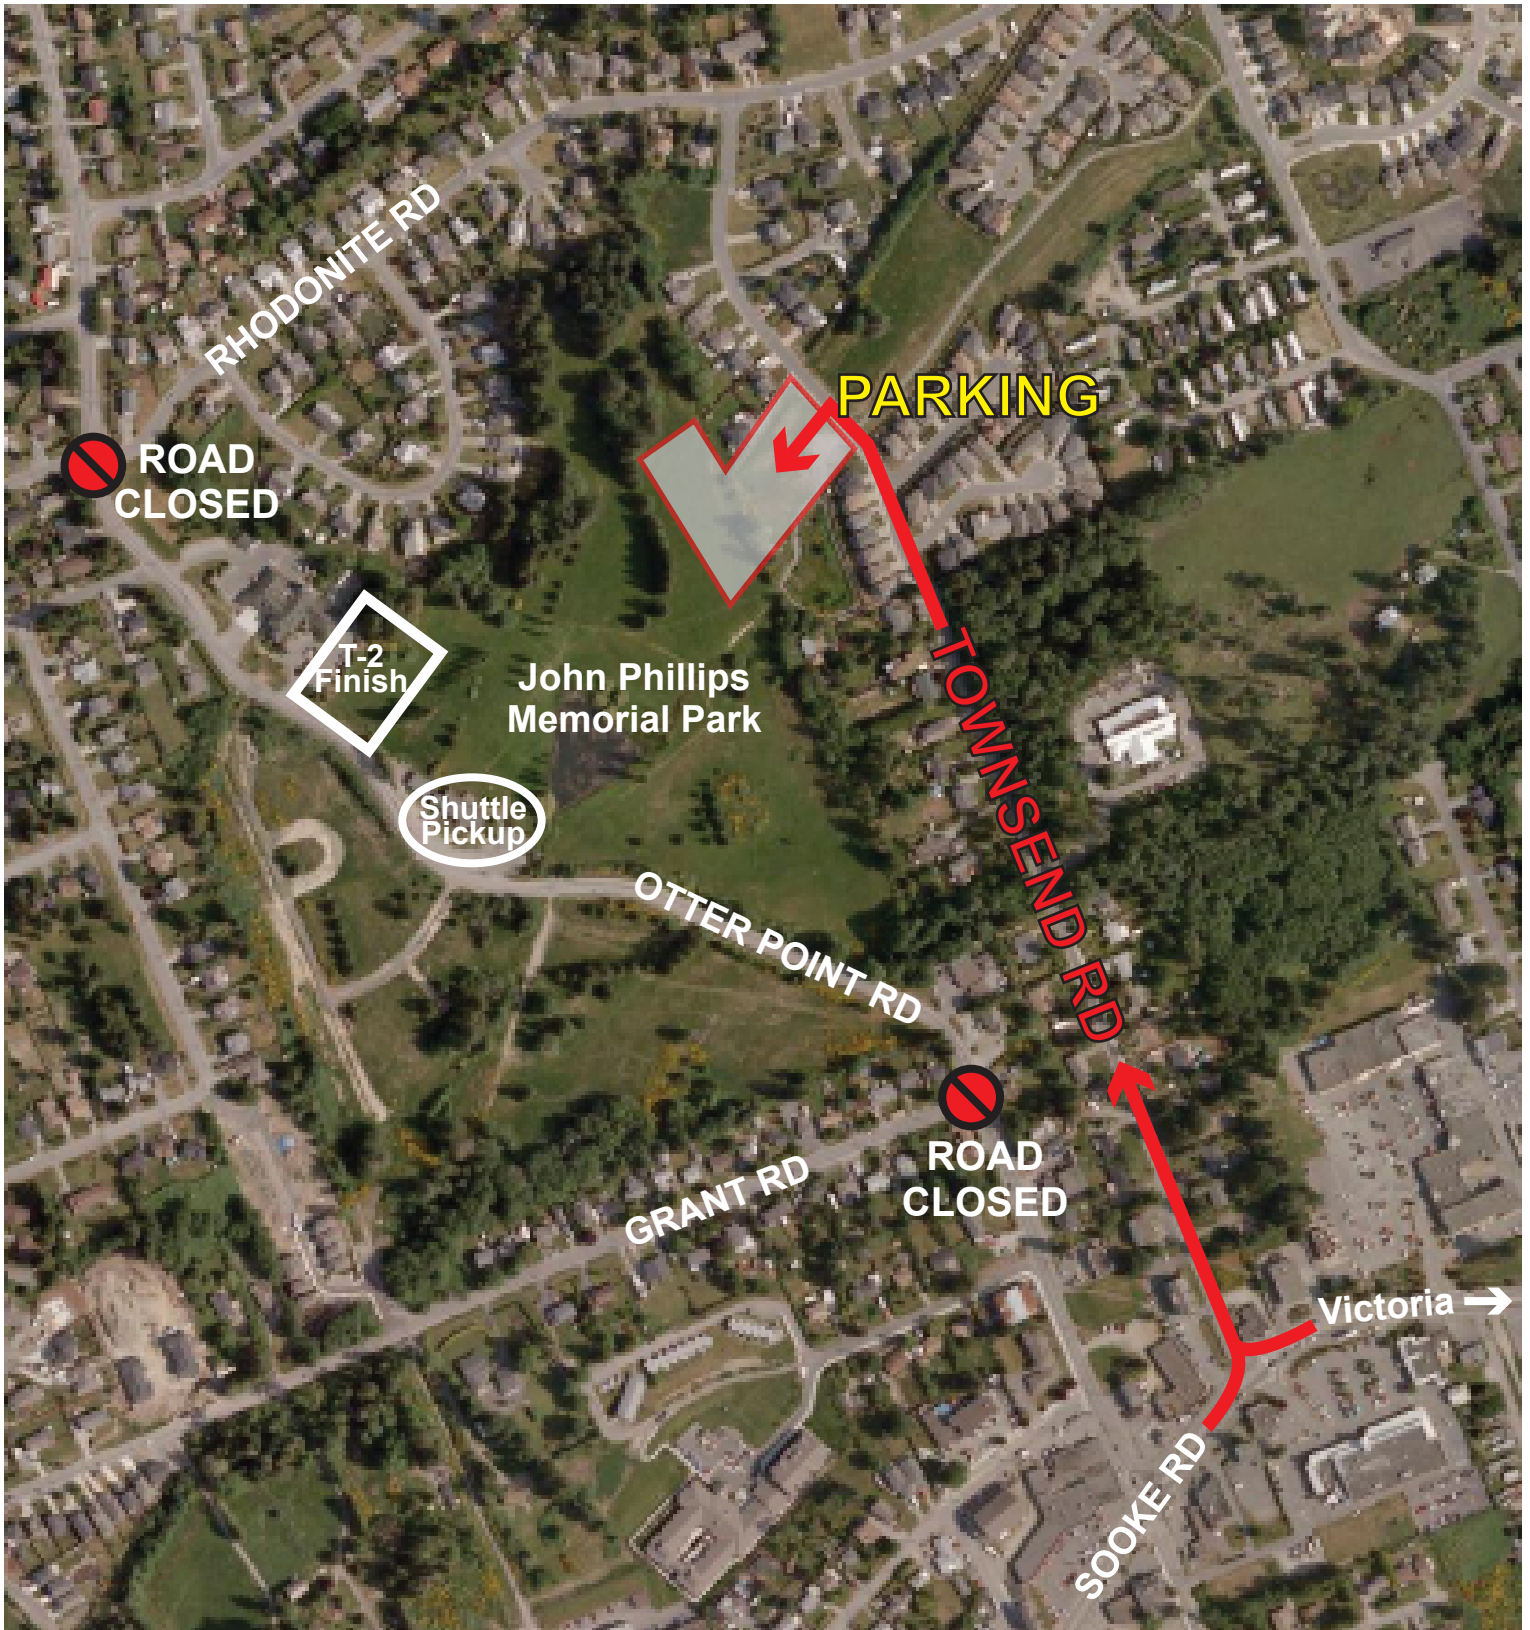

SUBARU SOOKE TRIATHLON

*** T-2 / John Phillips Memorial Park PARKING ***

PLEASE NOTE: Parking for T-2 and Bus pick-up is at John Phillips Memorial Park and can only be accessed via TOWNSEND ROAD (which is accessible from Sooke Road east of the Otter Point Road turn-off. Townsend Road is also accessible from Rhodonite which goes to Church which then returns to Sooke Road and a traffic light). Parking will NOT be available via Otter Point Road at Mulligan's as per previous years. Townsend Road is not accessible from Otter Point Road.