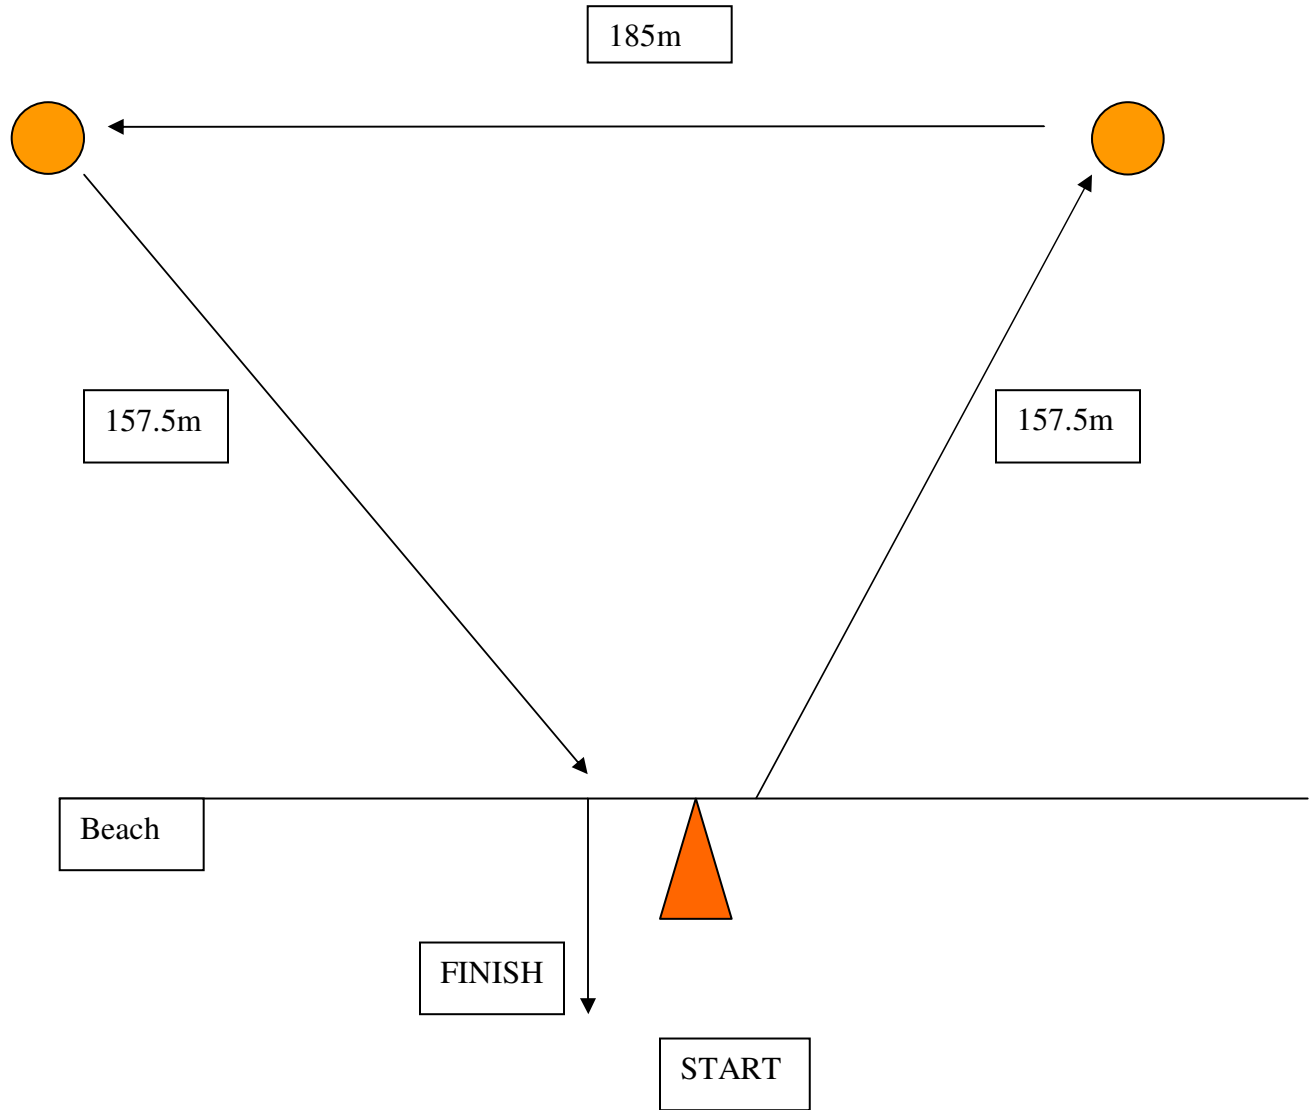

Subaru Vancouver Sprint Swim Course

Beach Start
One loop swim course – 500m