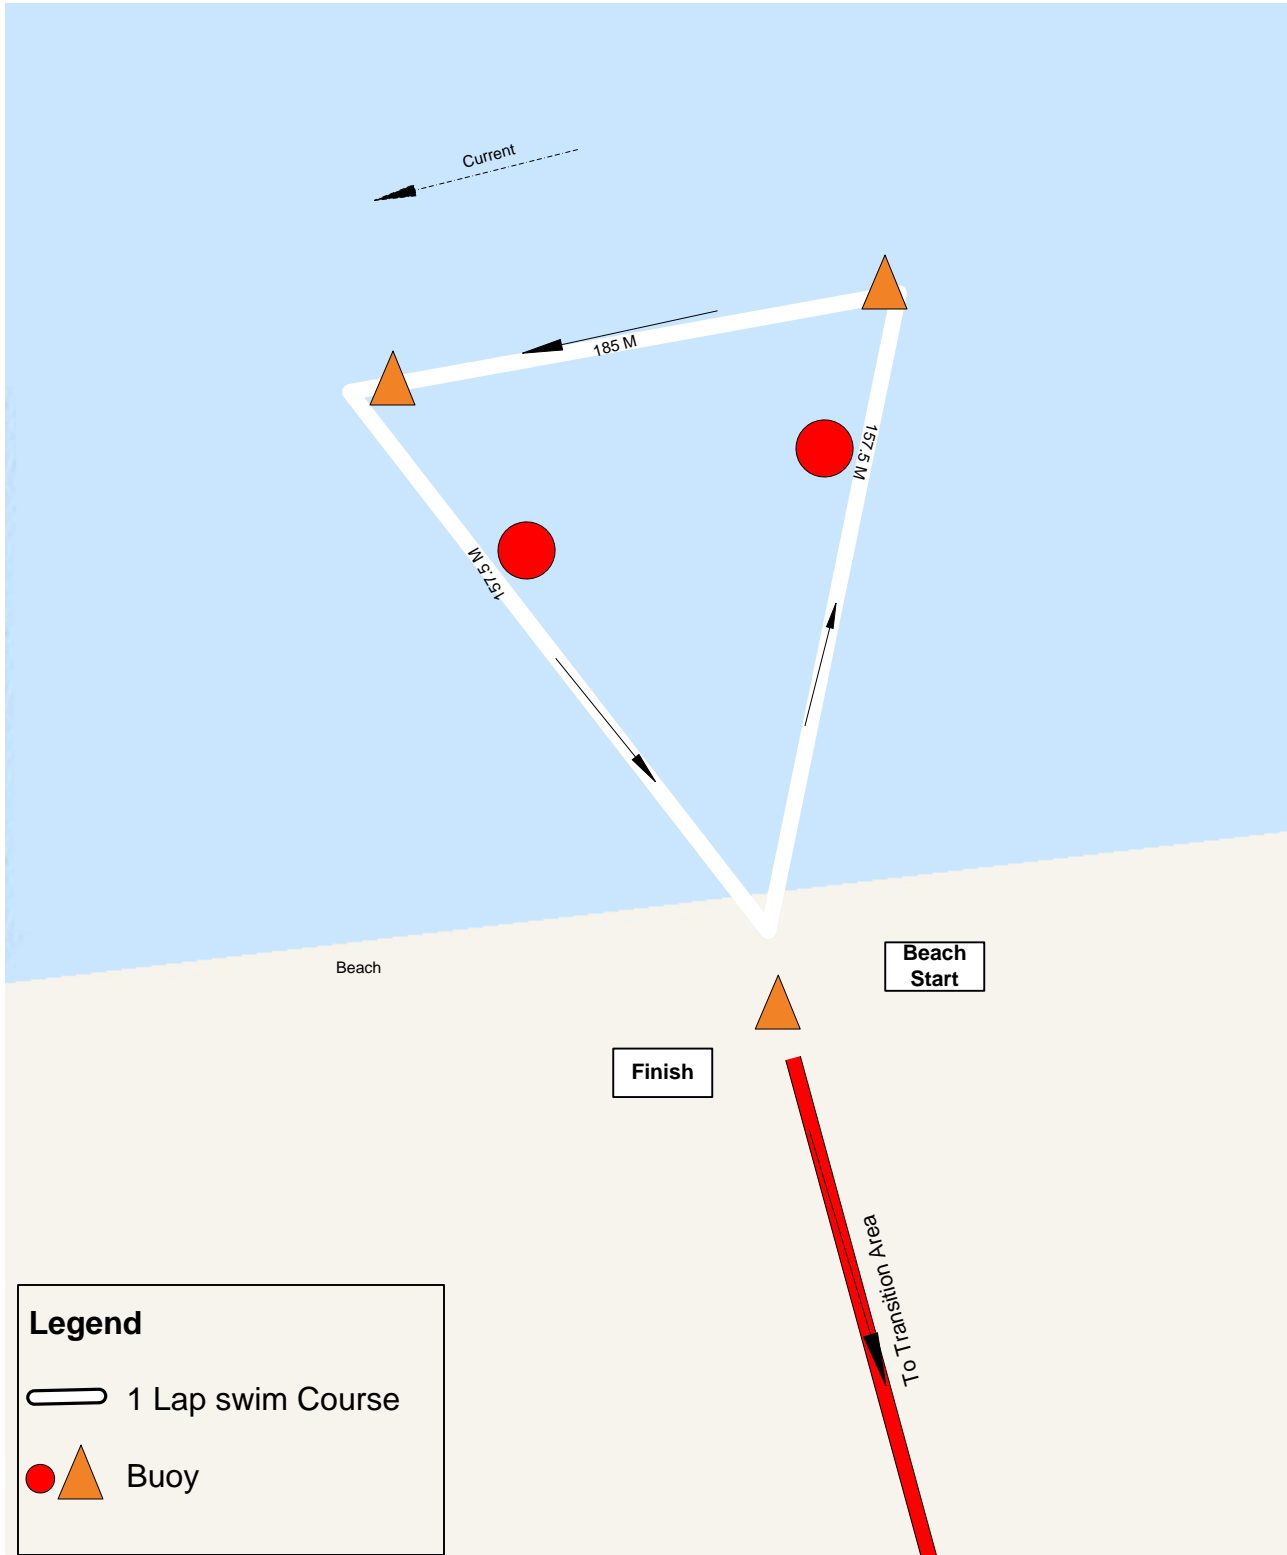

Half Ironman Distance Course Maps

Swim Course 1.9 Kms

Half Ironman Distance Course Maps

Bike Course 91 kms

Half Ironman Distance Course Maps

Run Course 20 kms

Sprint Distance Course Maps

Swim Course 500 Meters

Sprint Distance Course Maps

Bike Course 20 kms

Sprint Distance Course Maps

Run Course 5 kms