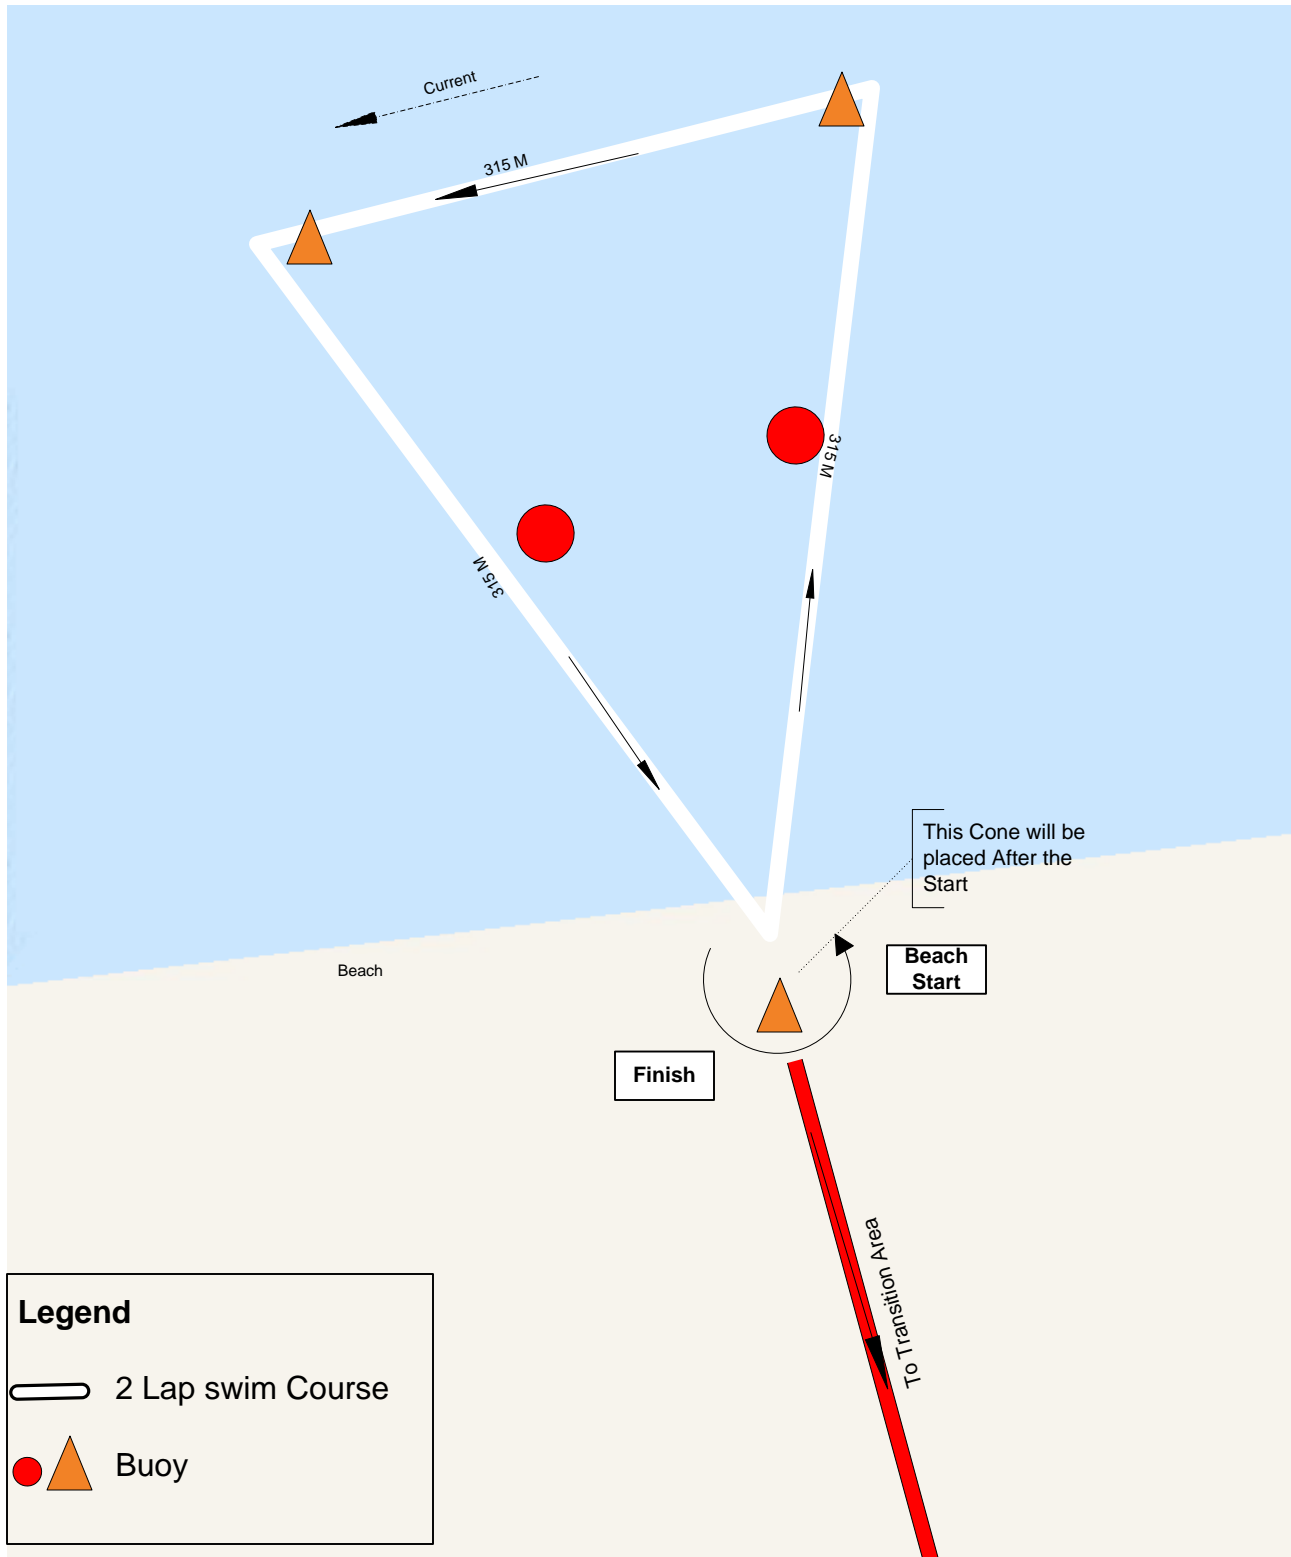

Half Ironman Distance Course Maps

Swim Course 1.9 Kms

Half Ironman Distance Course Maps

Bike Course 91 kms

Half Ironman Distance Course Maps

Run Course 20 kms

Sprint Distance Course Maps

Swim Course 500 Meters

Sprint Distance Course Maps

Bike Course 20 kms

Sprint Distance Course Maps

Run Course 5 kms