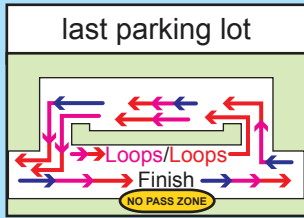

SUBARU VANCOUVER TRIATHLON

* BIKE COURSE *

Olympic & Half Turnarounds
(at parking lot closest to hill).
Sprint continue to Finish.

Spanish Banks

Locarno Beach Park

BIKE TRANSITION
-START/FINISH-

Jericho Sailing Centre

Discovery

W 4th

Sprint, Olympic & Half
Turnarounds (at end
of grass median)

Sprint - 20km (1 Loop)
Olympic - 40km (2 Loops)
Half - 90km (4 Loops)
**Note: Half turnaround on SW Marine Drive
is further past the Sprint & Olympic turns*