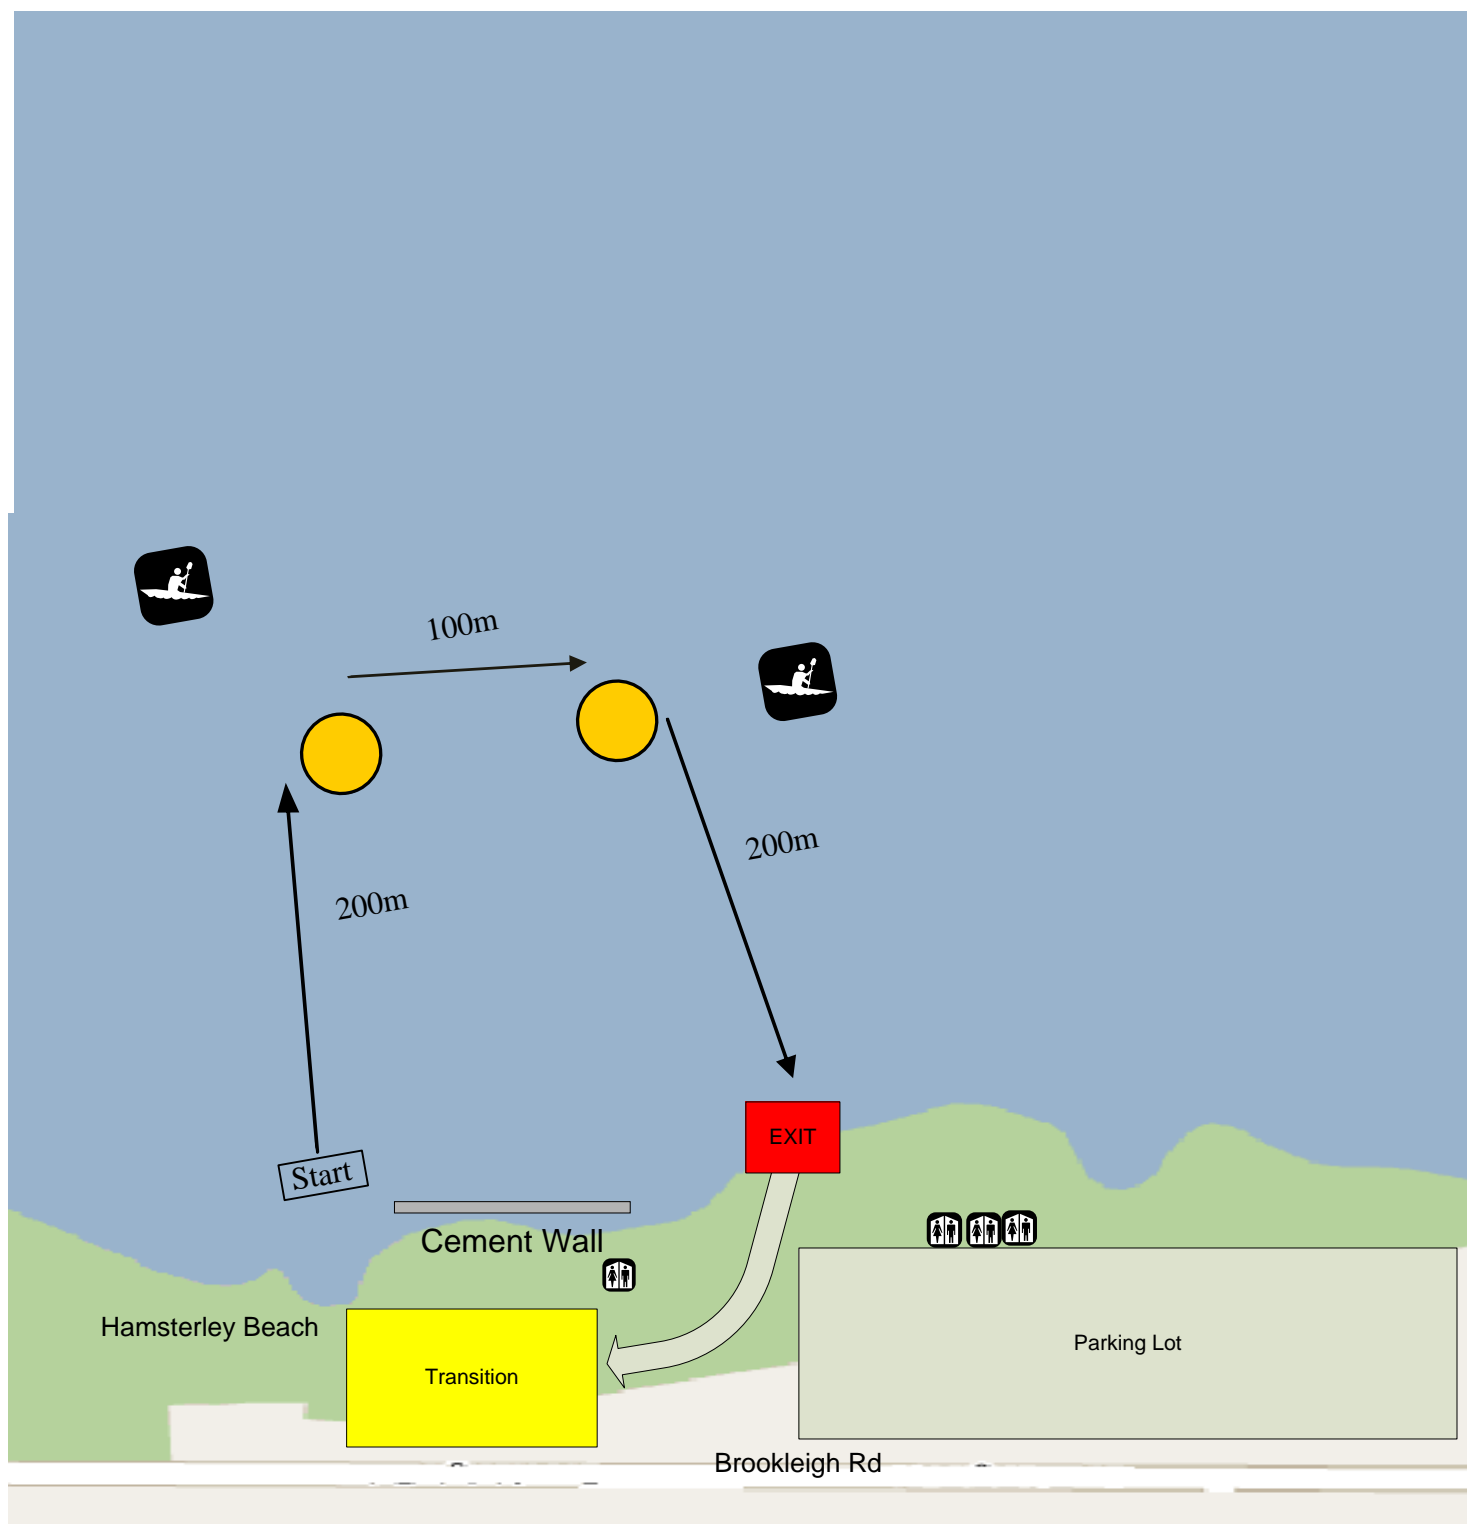

Half Ironman Distance Course Maps

Swim Course 1.9 Kms

Half Ironman Distance Course Maps

Bike Course 88 Kms (2 Laps)

Half Ironman Distance Course Maps

Run Course 20 kms

Sprint Distance Course Maps

Swim Course 500 meters

Sprint Distance Course Maps

Bike Course 20 Kms (1 Lap)

Sprint Distance Course Maps

Run Course 5 kms