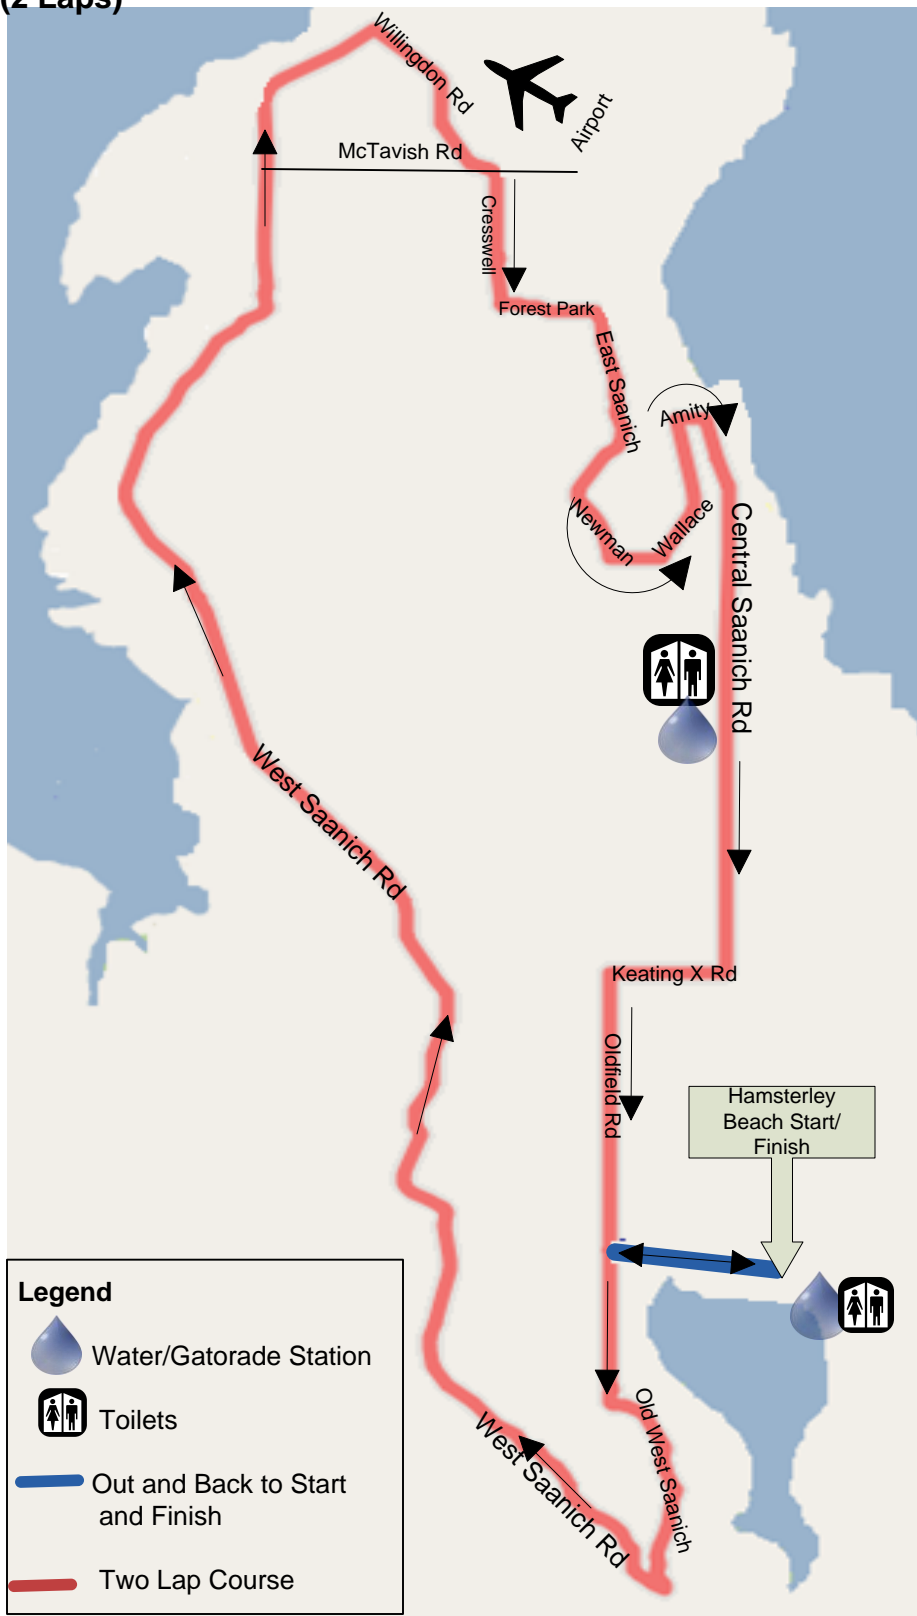

Half Ironman Distance Course Maps

Swim Course 1.9 Kms

Half Ironman Distance Course Maps

Bike Course 88 Kms (2 Laps)

Half Ironman Distance Course Maps

Run Course 20 kms

Sprint Distance Course Maps

Swim Course 500 meters

Sprint Distance Course Maps

Bike Course 20 Kms (1 Lap)

Sprint Distance Course Maps

Run Course 5 kms